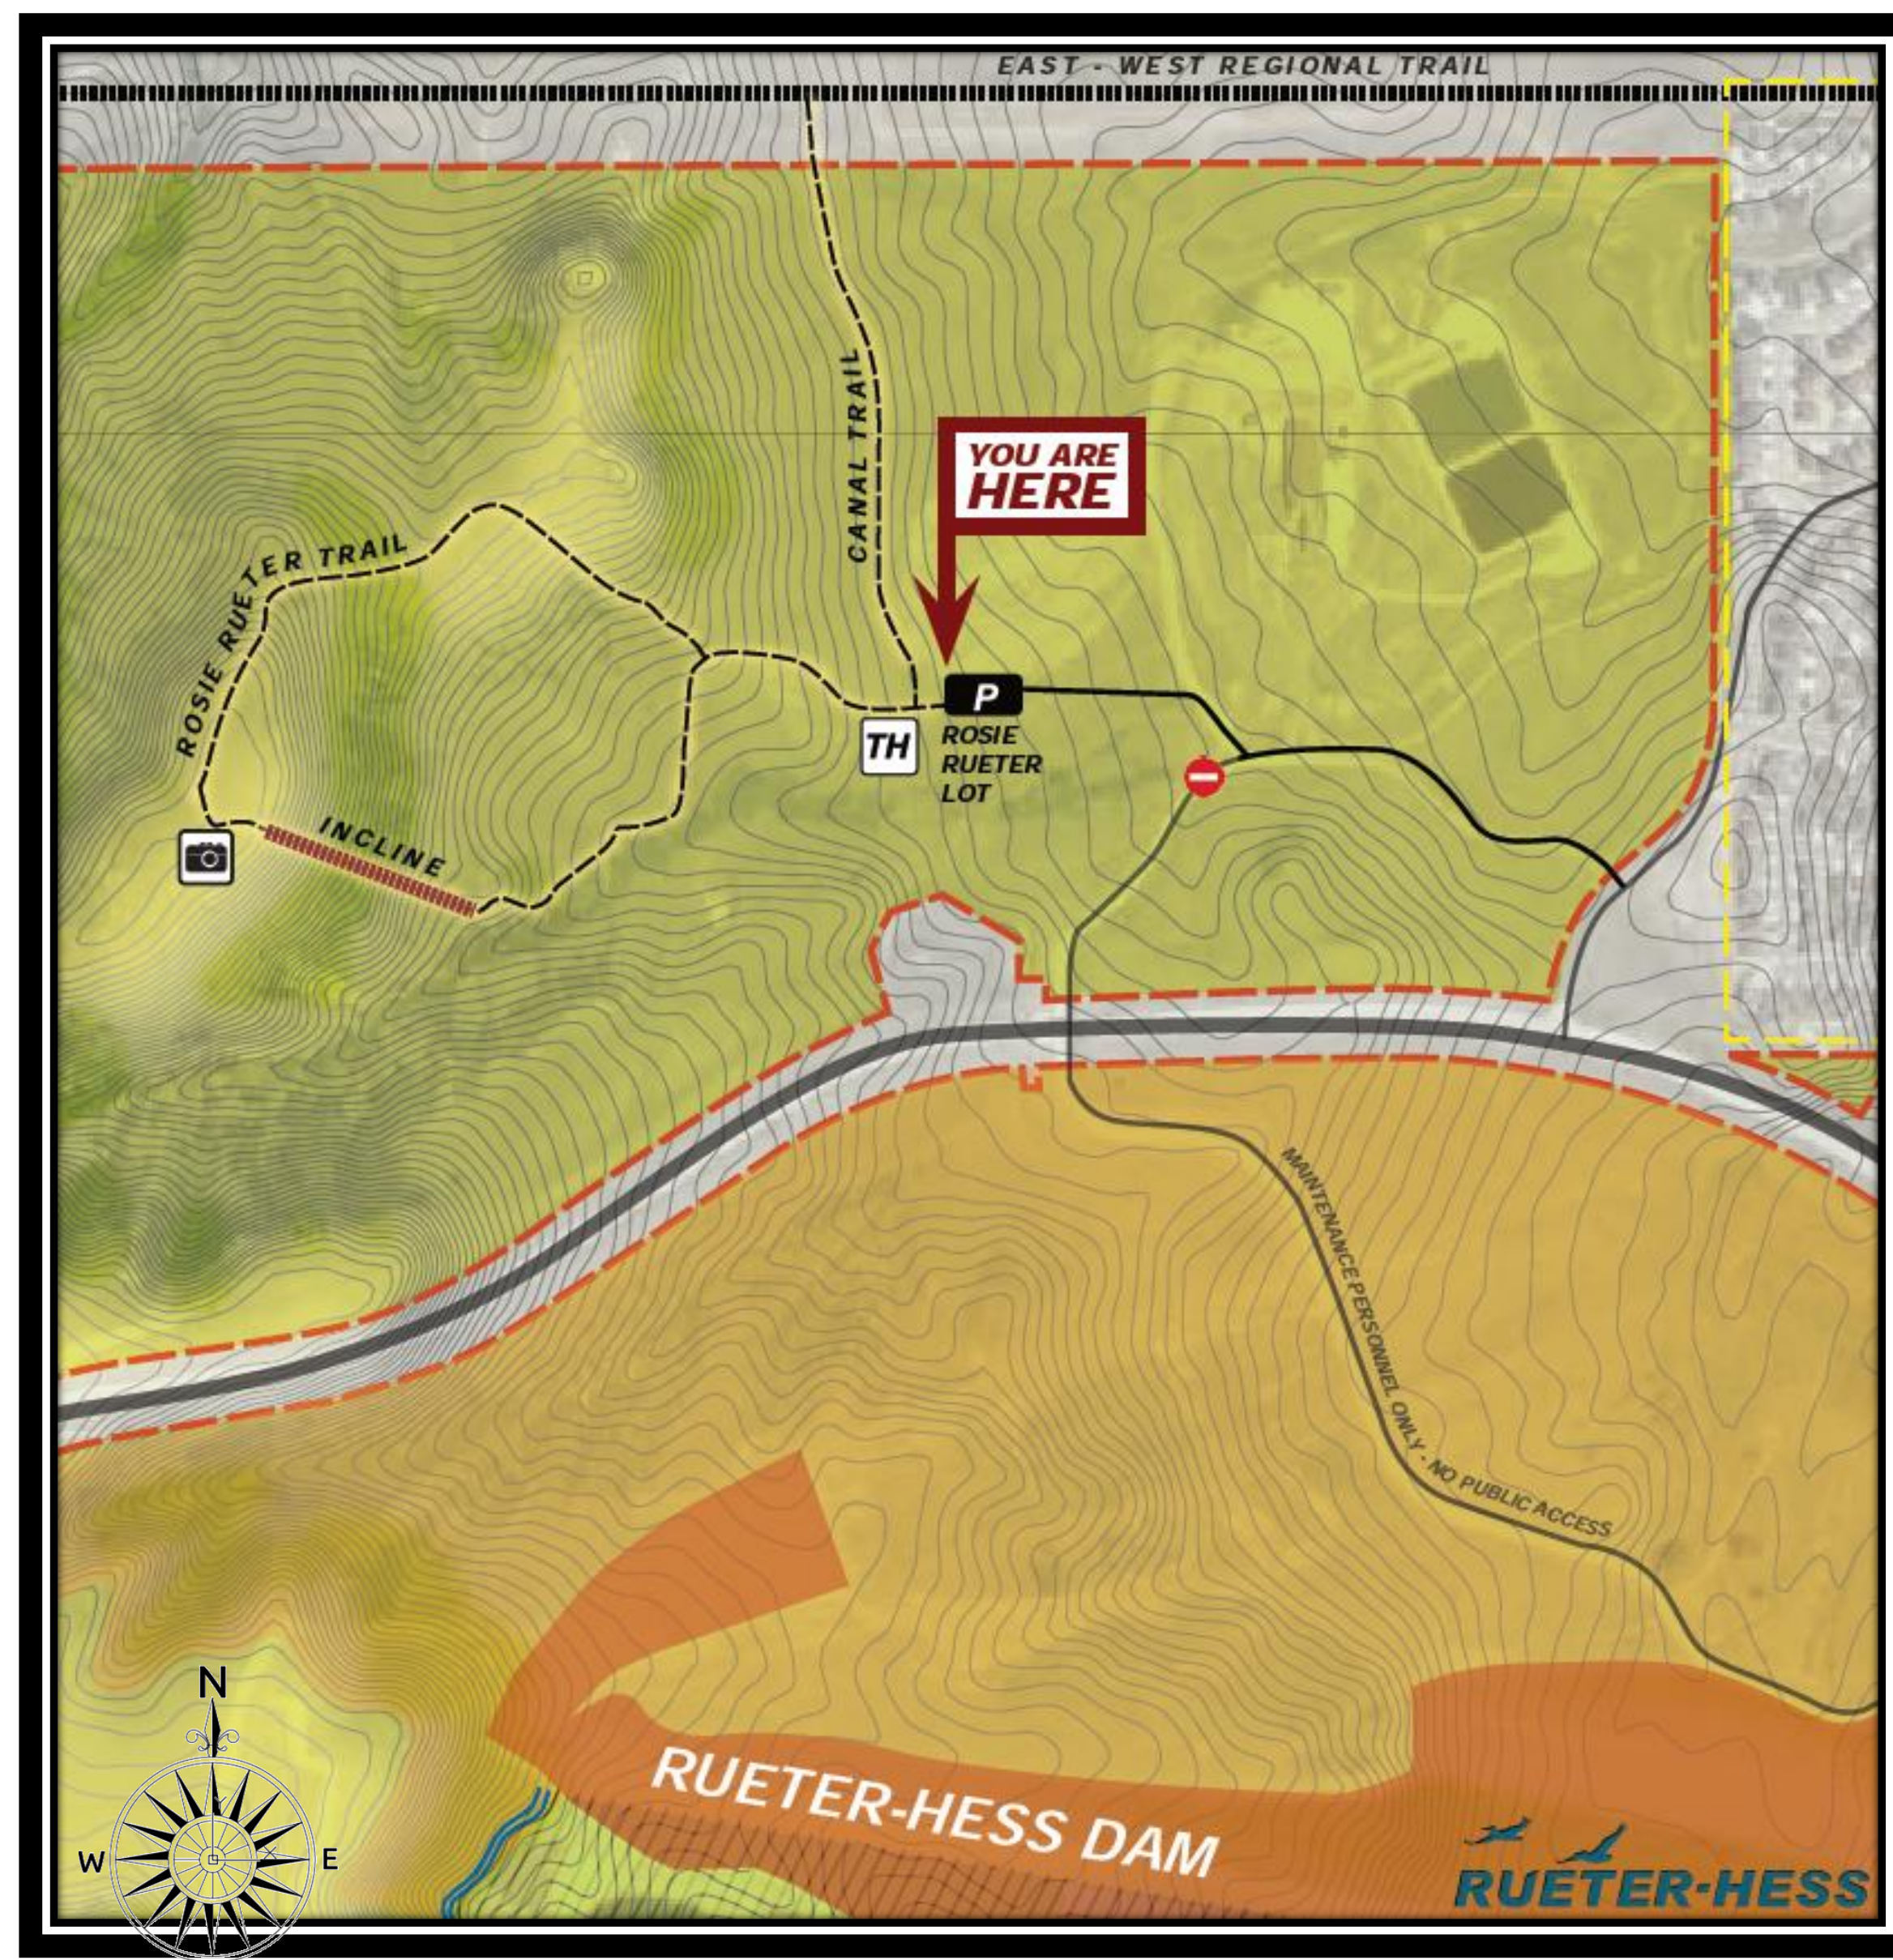

## Rueter-Hess Trails & Incline Challenge

**OPEN DAILY**

**SUNRISE to SUNSET**

**Permitted Use** is for designated trails & incline challenge steps only.

**DO NOT TRESPASS BY GOING OFF TRAILS OR BEING ON PROPERTY AFTER HOURS**

**Pets** are NOT permitted on incline steps, but allowed on trails only. Pets must be on leash & under owner control at all times. **CLEAN UP ALL PET WASTE!**

**Bikes** are NOT permitted on incline steps, but allowed on trails only. Bikes must give way to pedestrians.

**STAY ON DESIGNATED TRAILS AT ALL TIMES**

~ Leave No Trace ~

OBEY ALL POSTED SIGNS, HOURS OF OPERATION,  
RULES & REGULATIONS, AND STAFF DIRECTIVES.

**VIOLATORS WILL BE PROSECUTED**